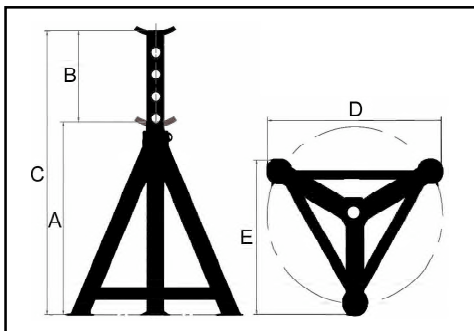

On this trestles your boat will be supported safe.

Especially in the exhibition area this product looks very good.

A very big advantage offers the adjustable height through the thread; herewith the person can get the boat in a straight line.

To avoid damages of the boat the plate of the trestle is covered with a rubber mat.

Typ	Capacity t/ KN	Height A mm	Height- raster	Lift B mm	End-height C mm	Foot-distance D mm	Foot-distance E mm	Weight kg	Price € excl. tax
<b>MB3</b>	3 / 30	1000	ja	600	1600	750	650	16	130,-
<b>MB3V</b>	3 / 30	1000	ja	600	1600	750	650	16	135,-
<b>MB5</b>	5 / 50	450	ja	200	650	370	370	10	95,-
<b>MB5V</b>	5 / 50	450	ja	200	650	370	370	10	98,-
<b>MB5VS</b>	5 / 50	250	ja	90	340	190	190	6	78,-
<b>MB8</b>	8 / 80	600	ja	350	950	600	600	17	140,-
<b>MB8V</b>	8 / 80	600	ja	350	950	600	600	17	148,-